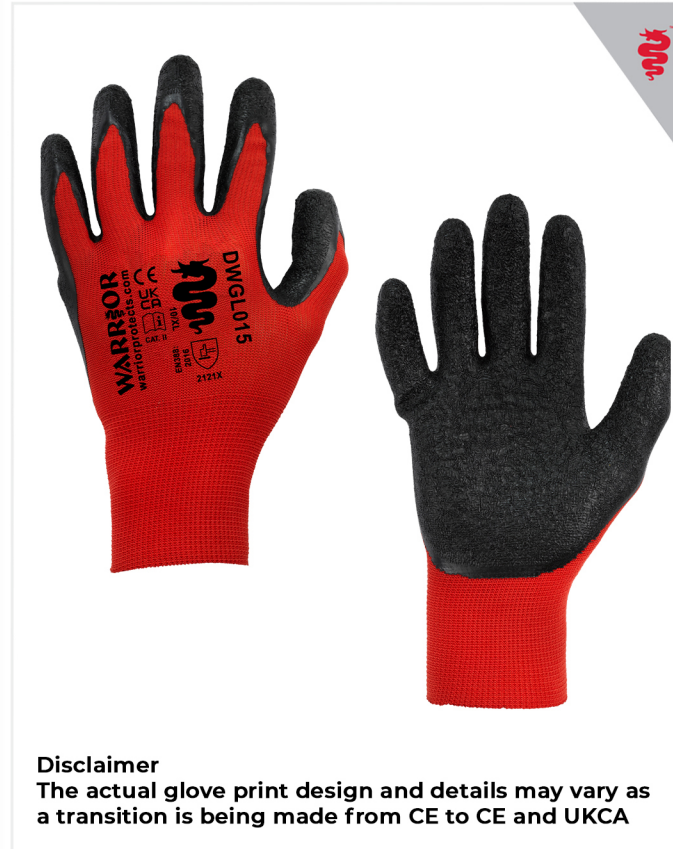

PRODUCT DATASHEET

SIZE RANGE

- 7-11

PACKAGING

- 12 pairs per pack
- 20 packs of 12 pairs per carton
- 240 pairs per carton

COLOUR RANGE

- Red

PRODUCT DESCRIPTION

- 13G red polyester liner
- Black crinkle latex palm dip coating

Black Latex Gloves

Disclaimer
The actual glove print design and details may vary as a transition is being made from CE to CE and UKCA

✓ **CODE: DWGL015**