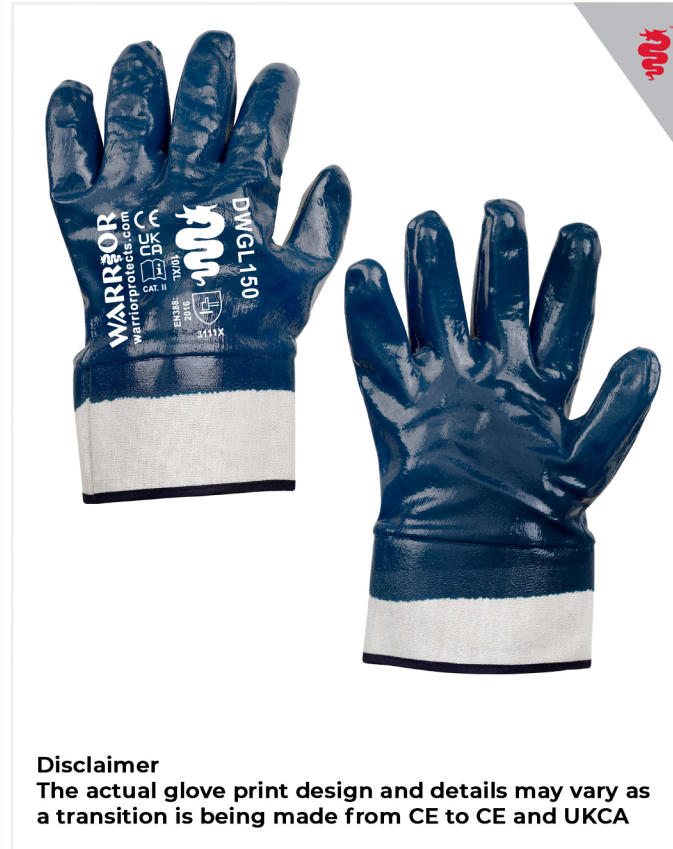

PRODUCT DATASHEET

SIZE RANGE

- 9-10

PACKAGING

- 12 pairs per pack
- 10 packs of 12 pairs per carton
- 120 pairs per carton

COLOUR RANGE

- Blue

PRODUCT DESCRIPTION

- Beige jersey cotton liner
- Blue nitrile full dip coating

Blue H/W Nitrile Full Dip Safety Cuff Gloves

Disclaimer
The actual glove print design and details may vary as a transition is being made from CE to CE and UKCA