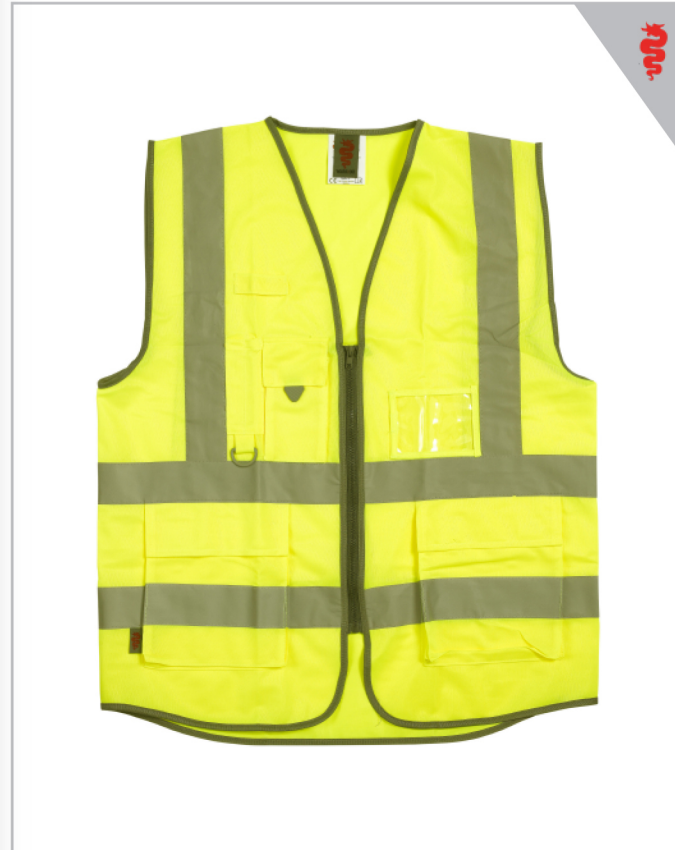

PRODUCT DATASHEET

SIZE RANGE

- S-6XL

PACKAGING

- 1 pc per polybag
- Inner polybag (100% Recycled Polyethylene)
- 50pcs per carton

COLOUR RANGE

- Yellow

PRODUCT DESCRIPTION

- 100% polyester fabric
- Grey piping
- Grey zip fastening
- ID pocket
- Mobile pocket with velcro fastening flap and grey rubber tab
- 2 front bellowed storage pockets
- Double pen pocket with grey d-ring
- Radio loop

Hi Vis Executive Waistcoat

✓ CODE: DWHV28Y

CE UK CA CAT.II

TECHNICAL DETAILS

The user must select the appropriate garment for the task in hand

PERFORMANCE

- EN ISO 20471
- Class: 2
- Max. 25x Wash Cycles

Please Note:

Front Length:

S - 80cm / M - 77cm / L to 6XL - 75cm

Back Length:

S - 82cm / M - 79cm / L to 6XL - 77cm